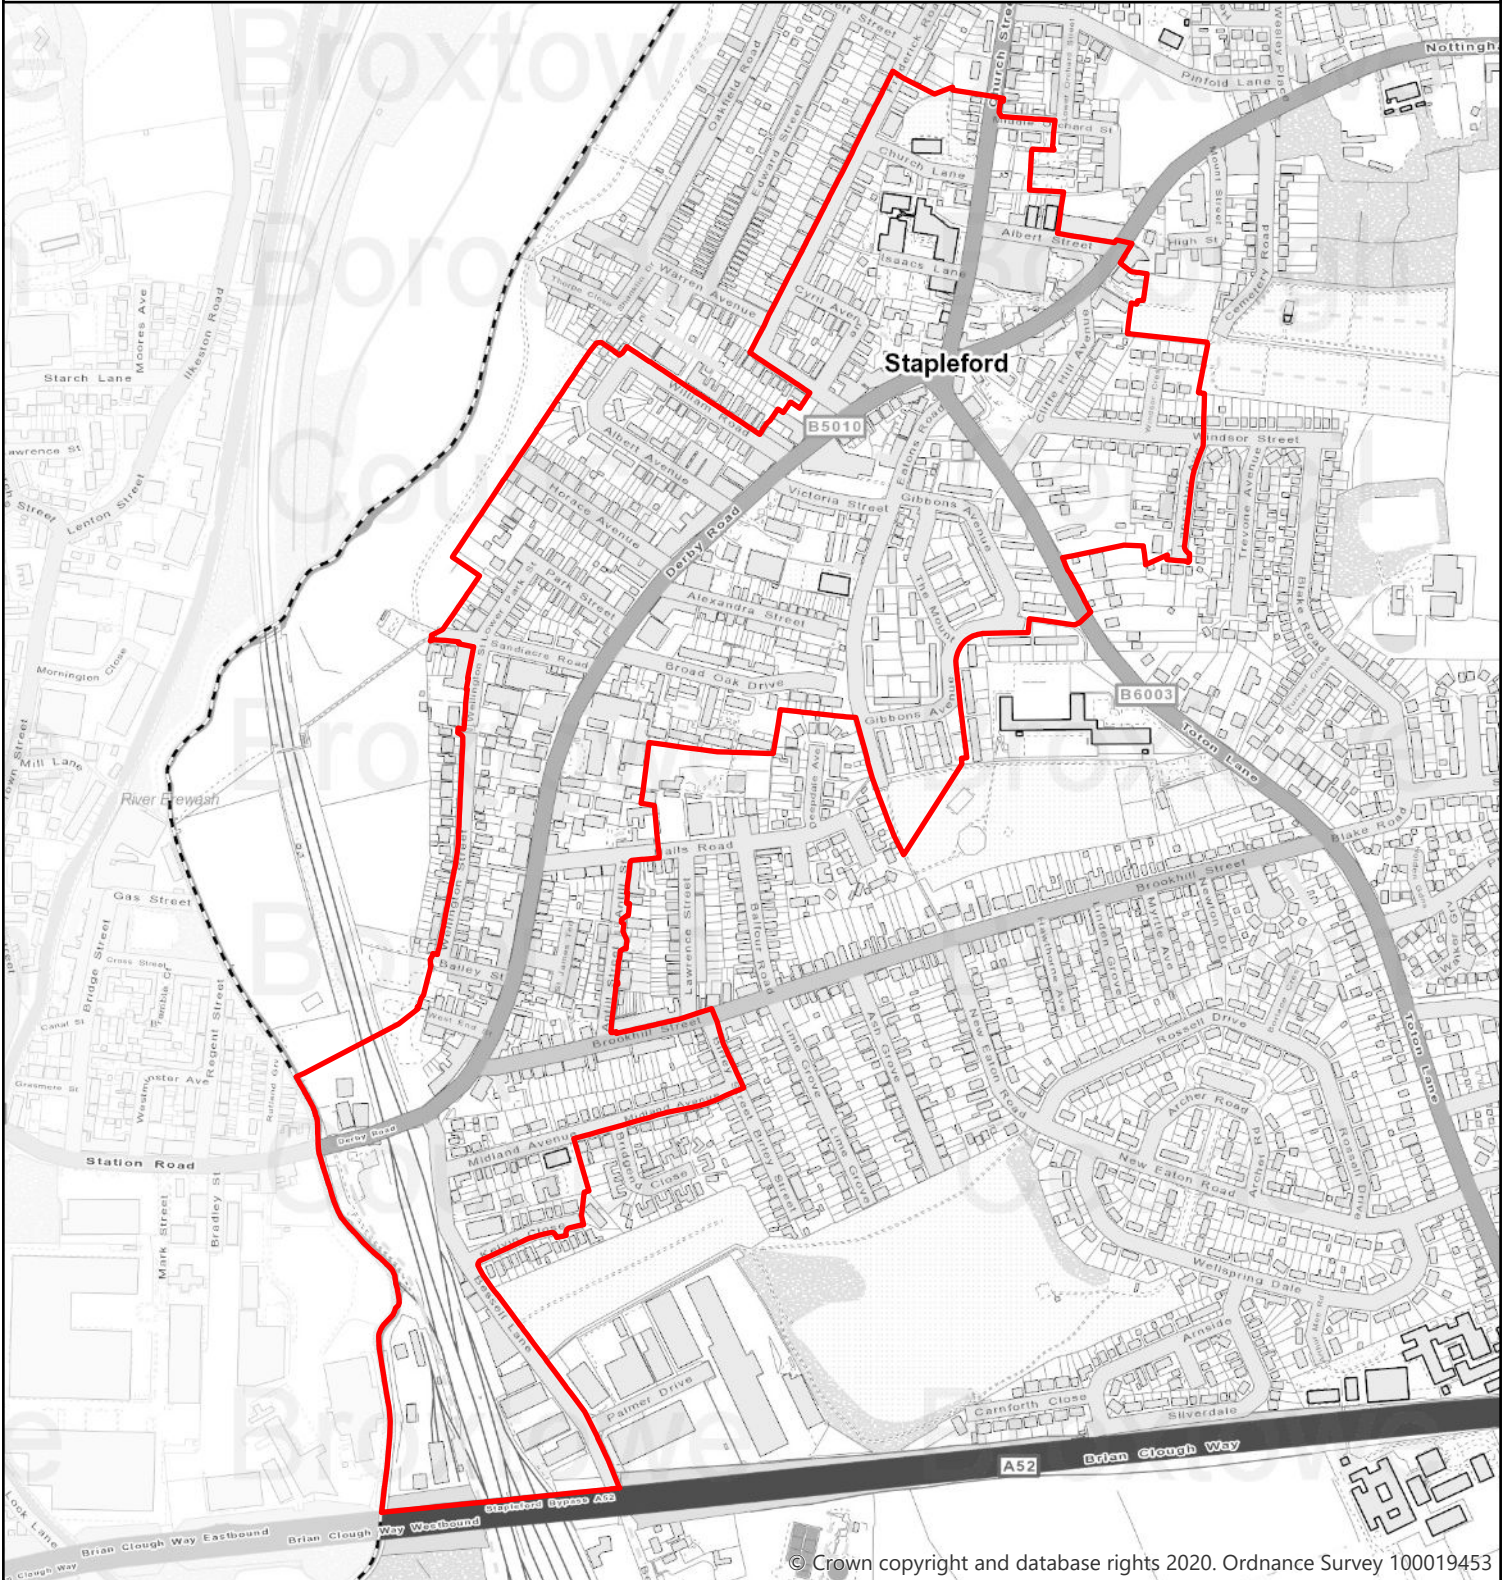

Stapleford Town Centre

Broxtowe Borough Council Alcohol Control
Public Spaces Protection Order

Broxtowe
Borough
COUNCIL

© Crown copyright and database rights 2020. Ordnance Survey 100019453

Not to Scale

You are not permitted to copy, sub-license, distribute or sell any of this data to third parties in any form.

NOTES AND INFORMATION

 Restricted Area